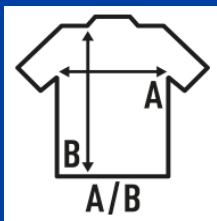

## BABY UNISEX BODY

**Short-sleeved baby body, 100% cotton.** Ideal to personalize with silkscreen, vinyl or transfer. Available in 10 colors and from size 3 to 18 months. Removable label.

Details:

- Snap fasteners in shoulder and bottom hem.
- 1x1 rib on collar.
- 170 g/m<sup>2</sup>
- 100% Cotton
- GM - 85% Cotton / 15% Viscose
- Removable label

### SIZE

EU	3M	6M	9M	12M	18M
Width	20 cm 7.9"	22 cm 8.7"	24 cm 9.4"	26 cm 10.2"	28 cm 11"
Length	38 cm 15"	40 cm 15.7"	42 cm 16.5"	44 cm 17.3"	46 cm 18.1"

White  
(WH)

Sky Blue  
(SK)

Black  
(BK)

Azalea  
(AL)