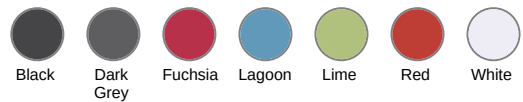

Certifications

More information

Logistic

Country of origin

Customs code