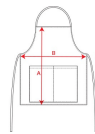

ARZAK DE9091

DESCRIPTION

Unisex reversible chasuble. · Two front pockets. · Adjustable side straps.

COMPOSITION

65% polyester / 35% cotton, 195 gsm twill.

REMARKS

* Removable label. * Model for the lab, health, beauty, food and cleaning sector.

SIZES

Adults:: UNICA / :

SCHEME

QUANTITIES

	Box	Pack
Adults:	50 un.	1 un.

COLORS

SIZES

Adults:	UNICA
WIDTH (A)	53cm
LONG (B)	84cm

PRINTING TECHNIQUES AVAILABLE

CERTIFICATES