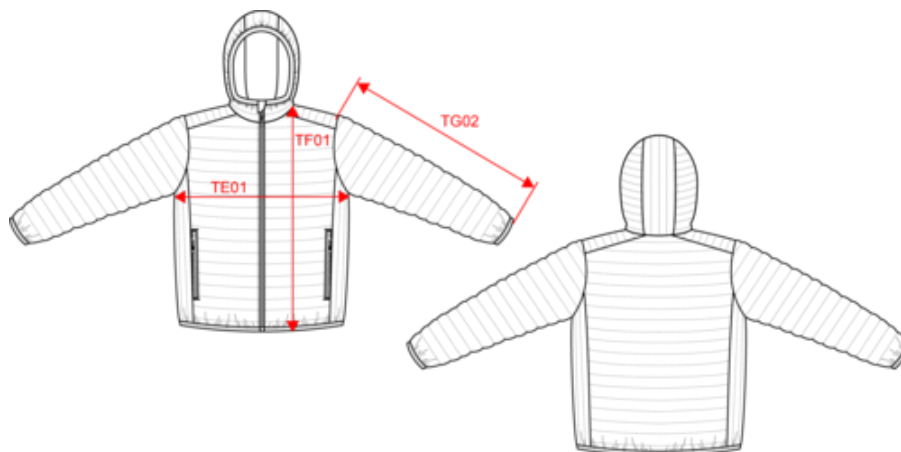

K6110

KARIBAN

K6112

Kids' lightweight hooded padded jacket

Dimensions (cm)

Measurements in cm	6/8 ans	8/10 ans	10/12 ans	12/14 ans
TE01 - 1/2 chest width at 1.5cm below armhole	39.50	42.50	45.50	48.50
TF01 - Total height from HSP	47.50	53.00	57.75	62.50
TG02 - Long sleeve length	47.25	53.50	57.25	61.00