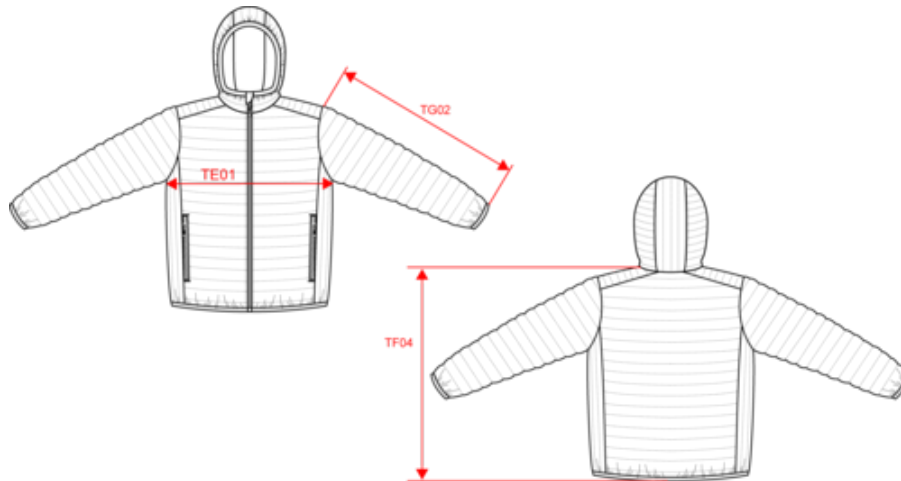

# KARIBAN

K6110

Men's lightweight hooded padded jacket

Dimensions (cm)

Measurements in cm	S	M	L	XL	XXL	3XL	4XL
TE01 - 1/2 chest width at 1.5cm below armhole	53.00	56.00	59.00	62.00	65.00	68.00	71.00
TF04 - Back total height from HSP	70.00	72.00	74.00	76.00	78.00	80.00	82.00
TG02 - Long sleeve length	66.25	67.25	68.25	69.25	70.25	71.25	72.25