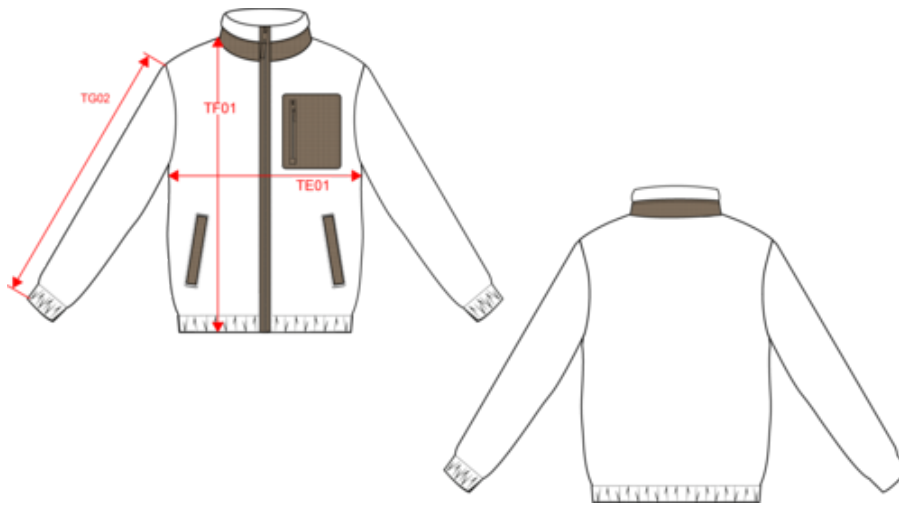

About

- Warm, lightweight, fluffy fabric.
- In sherpa: on-trend material.
- No label: 100% customisable for your project.

100% recycled polyester. Double-sided sherpa fabric with tone-on-tone fleece inside. Chest pocket on left-hand side and piped front pocket. Collar yoke and placket. Zip in contrasting ripstop fabric on Wet Sand/Driftwood colourway and tone on tone on Black. Central front zip in recycled plastic and chest pocket with pull in the main material and metal slider. Taped placket at the inside front centre. Invisible elastic at the cuffs and hem. Collar inner in sherpa fabric and hanging loop at middle of back.

61023090

Colours

Black

Wet Sand / Driftwood

Certifications

NS604
Eco-friendly unisex sherpa jacket

Dimensions (cm)

Measurements in cm	XXS	XS	S	M	L	XL	XXL	3XL
TE01 - 1/2 chest width at 1.5cm below armhole	47.50	50.50	53.50	56.50	59.50	62.50	65.50	68.50
TF01 - Total height from HSP	66.00	68.00	70.00	72.00	74.00	76.00	78.00	80.00
TG02 - Long sleeve length	61.25	62.25	63.25	64.25	65.25	66.25	67.25	68.25

Driftwood
 RVB : 132,115,97
 Pantone C : 7531C
 Pantone TCX : 17-1118TCX

Logistic

1

10

Sizes	Width (cm)	Height (cm)	Length (cm)	Net weight (kg)	Gross weight (kg)	Pieces/Box	Pieces/Bundle
XXS	40.00000	55.00000	60.00000	7.00000	8.00000	10	1
XS	40.00000	55.00000	60.00000	7.50000	8.50000	10	1
S	40.00000	55.00000	60.00000	8.00000	9.00000	10	1
M	40.00000	55.00000	60.00000	8.50000	9.50000	10	1
L	40.00000	55.00000	60.00000	9.00000	10.00000	10	1
XL	40.00000	55.00000	60.00000	9.50000	10.50000	10	1
XXL	40.00000	55.00000	60.00000	10.00000	11.00000	10	1
3XL	40.00000	55.00000	60.00000	10.50000	11.50000	10	1