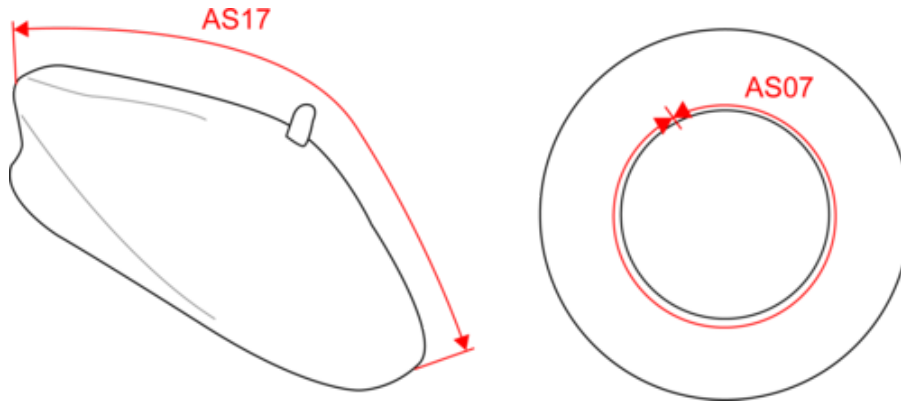

Navy

Red

Royal
Blue

KP604

Boina basca

Dimensão

Measurements in cm	One Size
AS07 - Total circumference	54.00
AS17 - Upper part diameter	27.50

KP604

Red

RVB : 195,32,54
Pantone C : 200C
Pantone TCX : 19-1664TCX

Royal Blue

RVB : 33,59,127
Pantone C : 7687C
Pantone TCX : 19-3952TCX

Logístic:

10

100

Sizes	Width (cm)	Height (cm)	Length (cm)	Net weight (kg)	Gross weight (kg)	Pieces/Box	Pieces/Bundle
One Size	29.00000	45.00000	58.00000	7.50000	9.00000	100	0