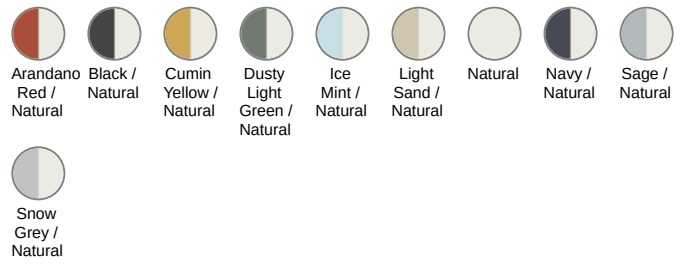

KI0276

Canvas & jute pouch

- Dual fabric for a trendy style.
- Large area for decoration access.
- Natural laminated jute canvas for greater resistance.

Cotton canvas pouch with contrast laminated natural jute base. Zip fastening. Can be paired with matching shopper bag, KI0235. Average weight size L : 62g.

Certifications

More information

Logistic

Country of origin

IN - India

Customs code

42029298