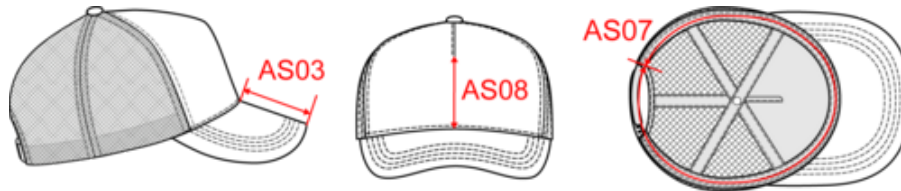

#### Country of origin

### Dimensions (cm)

Measurements in cm	One Size
AS03 - Visor length on middle	7.00
AS05 - Back half moon opening height	6.20
AS06 - Width half moon opening height (closed and relaxed)	8.50
AS07 - Total circumference	58.00
AS08 - Front middle part height for print	9.00