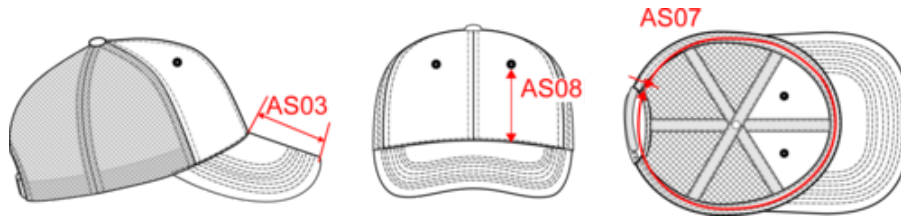

KP142

Urban Trucker cap - 6 panels

- Urban Trucker style, trendy.
- Curved peak.
- Hard-wearing polyester.

100% polyester. 6 panels Urban Trucker cap with curved peak. The full front panels as well as the mesh panels are made from polyester. Adjustable plastic closure. Average weight size L : 80g.

Certifications

More information

Logistic

Country of origin

Customs code

KP142

Urban Trucker cap - 6 panels

Dimensions (cm)

Measurements in cm	One Size
AS03 - Visor length on middle	7.00
AS07 - Total circumference	58.00
AS08 - Front middle part height for print	8.50

KP142

Urban Trucker cap - 6 panels

Colours information

Light Navy Heather