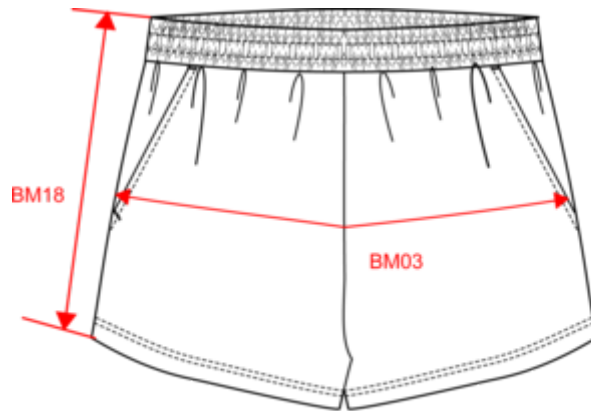

### Certificações

Dimensão

Measurements in cm	XS	S	M	L	XL
BL03 - 1/2 elasticated waist width relaxed (front over back)	32.00	35.00	38.00	41.00	44.00
BL17 - 1/2 hip width (measured parallel to waistband)	49.00	52.00	55.00	58.00	61.00
BM05 - Inseam length	6.75	7.00	7.25	7.50	7.75
BM18 - Side length (waistband included)	32.00	33.00	34.00	35.00	36.00