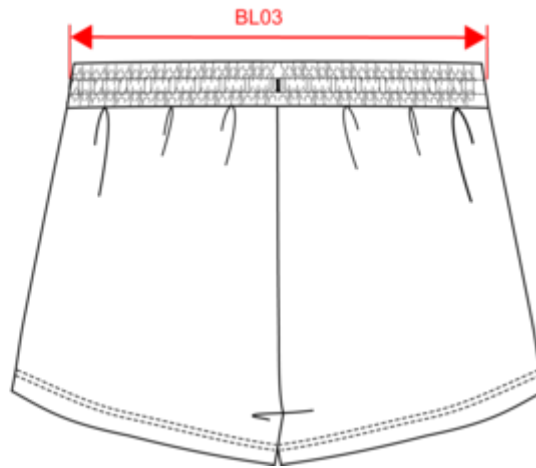

### Certificações

Dimensão

Measurements in cm	XS	S	M	L	XL
BL03 - 1/2 elasticated waist width relaxed (front over back)	32.00	35.00	38.00	41.00	44.00
BL17 - 1/2 hip width (measured parallel to waistband)	49.00	52.00	55.00	58.00	61.00
BM05 - Inseam length	6.75	7.00	7.25	7.50	7.75
BM18 - Side length (waistband included)	32.00	33.00	34.00	35.00	36.00