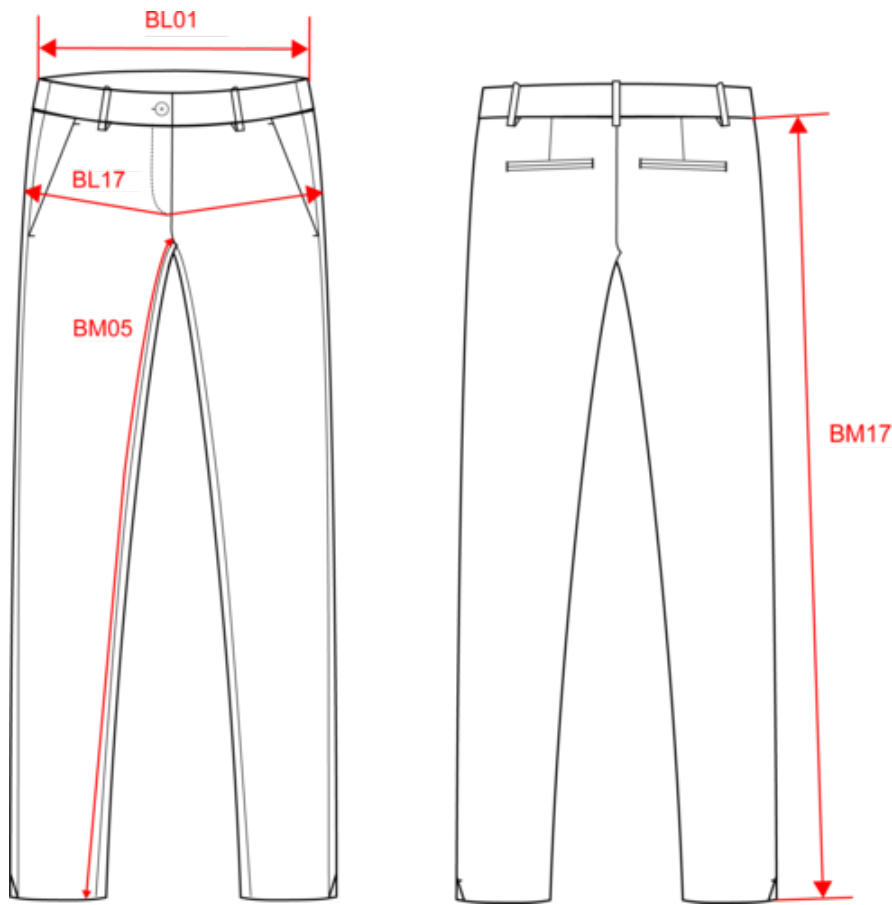

### Certificações

Organic  
Certified by Ecocert Greenlife  
EGL N°183960 / TOPTEX France

STANDARD 100  
CO 100717  
IFTH  
www.oeko-tex.com

Dimensão

Measurements in cm	34 FR	36 FR	38 FR	40 FR	42 FR	44 FR	46 FR
BL01 - 1/2 waist width (buttoned up and front band over back band)	39.00	41.00	43.00	45.00	47.00	35.40	37.00
BL17 - 1/2 hip width (measured parallel to waistband)	52.00	54.00	56.00	58.00	46.00	48.00	50.00
BM05 - Inseam length	64.00	64.00	64.00	64.00	64.00	64.00	64.00
BM17 - Side length (waistband excluded)	87.50	88.00	88.50	89.00	86.00	86.50	87.00