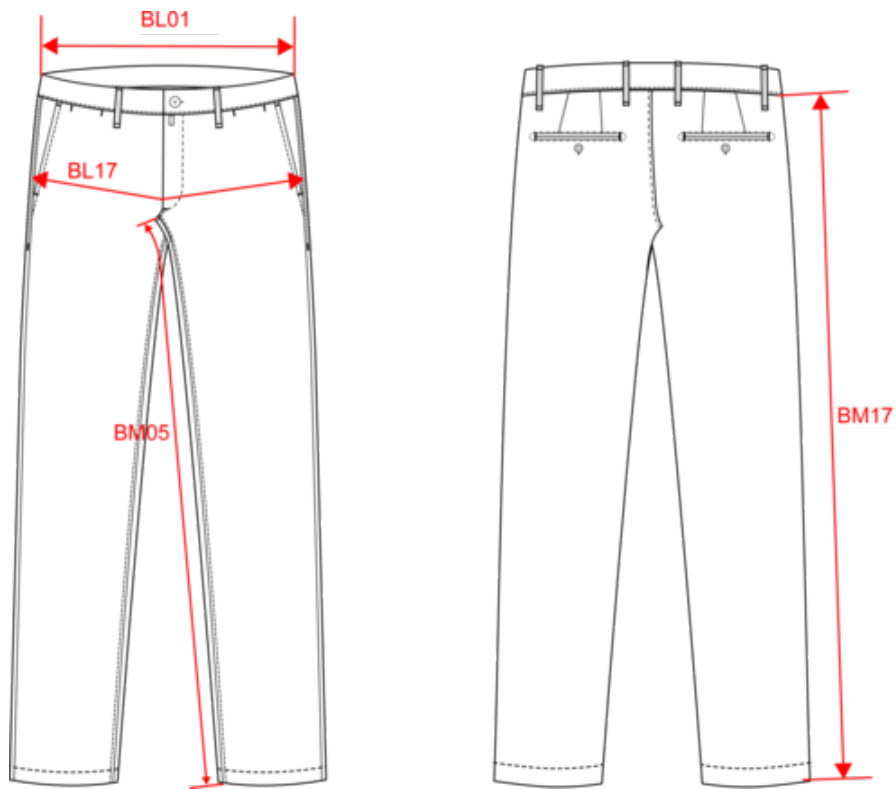

### Certificações

Dimensão

Measurements in cm	36 FR	38 FR	40 FR	42 FR	44 FR	46 FR	48 FR	50 FR
BL01 - 1/2 waist width (buttoned up and front band over back band)	38.50	40.50	42.50	44.50	46.50	49.00	51.50	54.00
BL17 - 1/2 hip width (measured parallel to waistband)	46.50	48.50	50.50	52.50	54.50	56.50	58.50	60.50
BM05 - Inseam length	83.00	83.00	83.00	83.00	83.00	83.00	83.00	83.00
BM17 - Side length (waistband excluded)	102.00	102.50	103.00	103.50	104.00	104.50	105.00	105.50