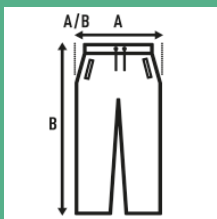

MAN SWEAT PANTS

Men's plush jogger pants, with side pockets, straight cut and elastic waist with adjustable drawstring.

Details:

- Elastic waistband with matching drawcord.
- Hand pockets.
- 290 g/m² approx.
- 65% Polyester / 35% Cotton
- GM: 61% algodón /31% poliéster / 8% viscosa

65% Polyester / 35% Cotton. Weight: 290 g/m² approx.

Box 25

Pack 25

SIZE

EU	S	M	L	XL	XXL
Width	52,5 cm 20.5"	54 cm 21.3"	55,5 cm 21.7"	57 cm 22.4"	58,5 cm 22.8"
Length	106 cm 41.7"	108 cm 42.5"	110 cm 43.3"	112 cm 44.1"	114 cm 44.9"