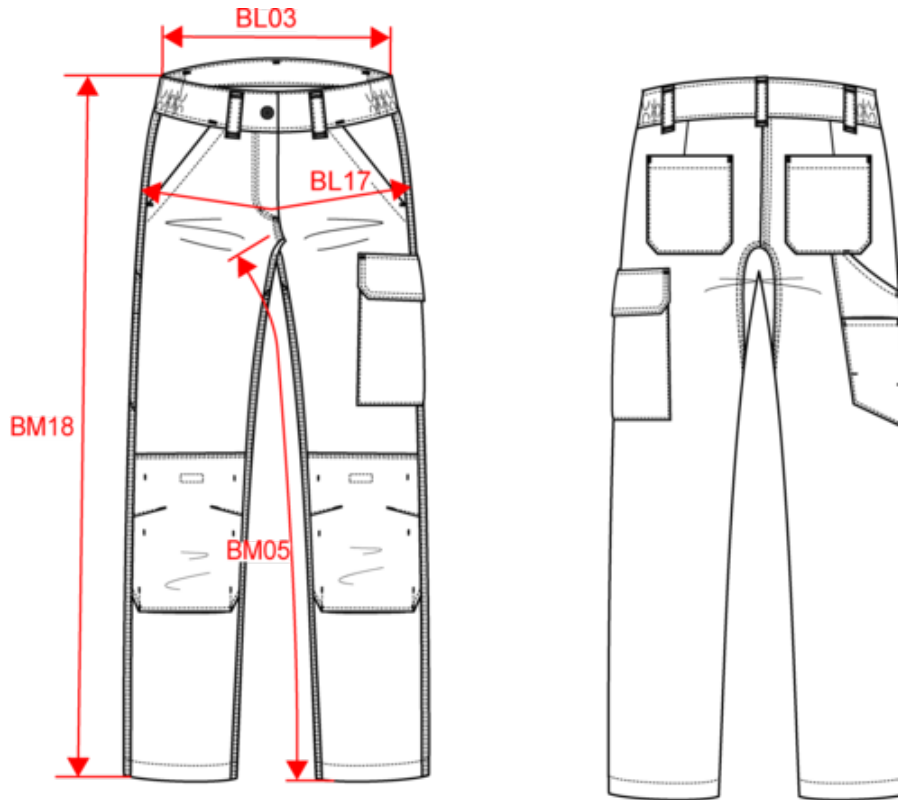

Customs code

62046211

Also available in version

WK740

Women's work trousers

Dimensions (cm)

Measurements in cm	34 FR	36 FR	38 FR	40 FR	42 FR	44 FR	46 FR	48 FR
BL03 - 1/2 elasticated waist width relaxed (front over back)	35.00	37.00	39.00	41.00	43.00	45.00	47.00	49.00
BL17 - 1/2 hip width (measured parallel to waistband)	47.50	49.50	51.50	53.50	55.50	57.50	59.50	61.50
BM05 - Inseam length	80.00	80.00	80.00	80.00	80.00	80.00	80.00	80.00
BM18 - Side length (waistband included)	105.00	105.50	106.00	106.50	107.00	107.50	108.00	108.50

White

RVB : 236,236,252
Pantone C : White
Pantone TCX : 11-0601TCX

Logistic

1

15

Sizes	Width (cm)	Height (cm)	Length (cm)	Net weight (kg)	Gross weight (kg)	Pieces/Box	Pieces/Bundle
34 FR	40.00000	20.00000	60.00000	9.56000	10.70000	15	1
36 FR	40.00000	20.00000	60.00000	9.86000	11.00000	15	0
38 FR	40.00000	20.00000	60.00000	11.06000	12.10000	15	0
40 FR	40.00000	20.00000	60.00000	10.96000	12.20000	15	0
42 FR	40.00000	20.00000	60.00000	10.96000	12.20000	15	0
44 FR	40.00000	20.00000	60.00000	11.16000	12.30000	15	0
46 FR	40.00000	20.00000	60.00000	11.46000	12.60000	15	0
48 FR	40.00000	20.00000	60.00000	11.72000	12.86000	15	0