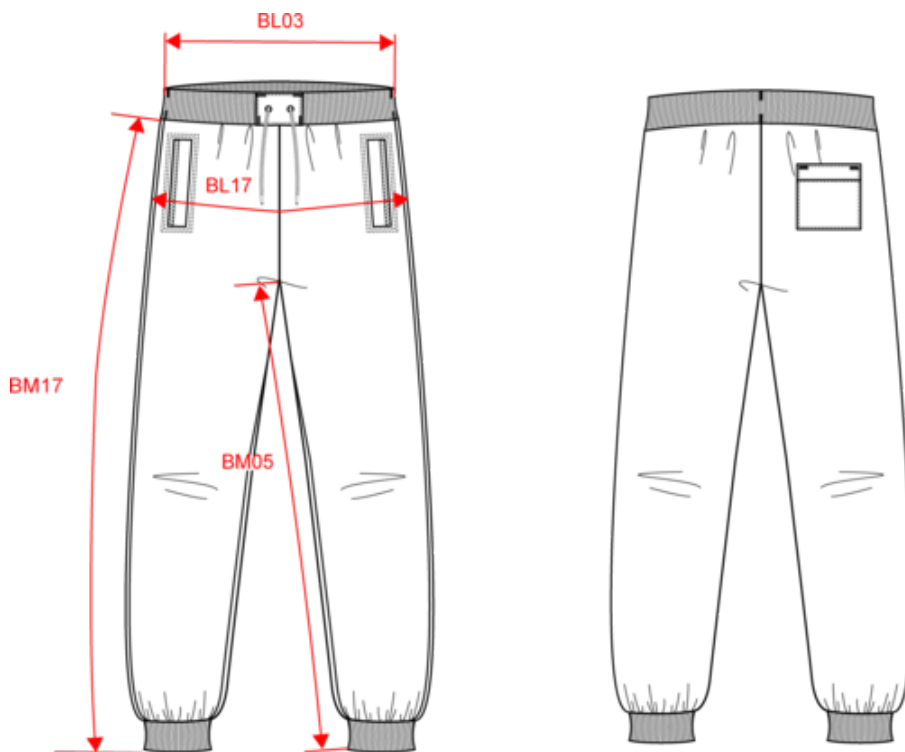

## Dimensão

Measurements in cm	XS	S	M	L	XL	XXL	3XL	4XL
BL03 - 1/2 elasticated waist width relaxed (front over back)	28.00	33.00	35.00	37.00	40.00	43.00	46.00	49.00
BL17 - 1/2 hip width (measured parallel to waistband)	46.00	49.00	52.00	55.00	58.00	61.00	64.00	67.00
BM17 - Side length (waistband excluded)	97.75	99.00	100.25	101.50	102.75	104.00	105.25	106.50