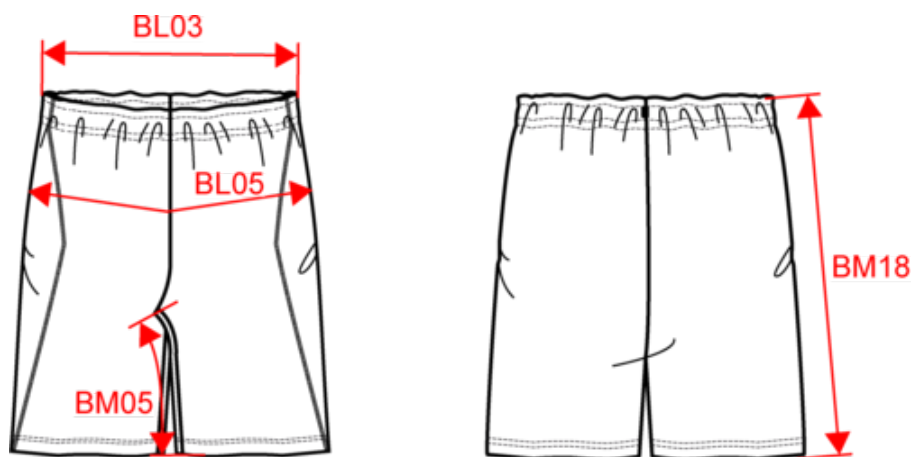

61046300

Também existe em versão

PA101

Calção de basquetebol de criança

Dimensão

Measurements in cm	6/8 ans	8/10 ans	10/12 ans	12/14 ans
BL03 - 1/2 elasticated waist width relaxed (front over back)	28.00	29.00	30.00	31.00
BL17 - 1/2 hip width (measured parallel to waistband)	37.80	39.80	41.80	44.00
BM05 - Inseam length	10.80	13.80	16.80	19.80
BM18 - Side length (waistband included)	32.80	36.75	40.60	44.60

White
RVB : 236,236,252
Pantone C : White
Pantone TCX : 11-0601TCX

Logística

1

25

Sizes	Width (cm)	Height (cm)	Length (cm)	Net weight (kg)	Gross weight (kg)	Pieces/Box	Pieces/Bundle
6/8 ans	0.00	0.00	0.00	0.00000	0.00000	25	0
8/10 ans	0.00	0.00	0.00	0.00000	0.00000	25	0
10/12 ans	0.00	0.00	0.00	0.00000	0.00000	25	0
12/14 ans	40.00	13.00	60.00	2.80000	4.20000	25	1