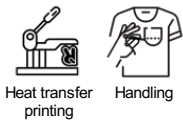

PRINTING TECHNIQUES AVAILABLE