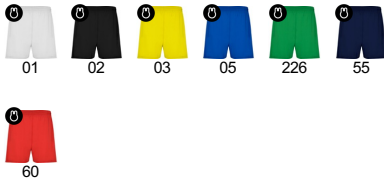

CALCIO PA0484

DESCRIPTION

Sports shorts with inner slip and elastic waist with drawcord. Easy to wash and dry.

COMPOSITION

100% polyester, 140 gsm.

REMARKS

*Removable label. *Available in children's sizes. *Breathable fabric.

SIZES

Adults.: M · L · XL · 2XL / Kids.: 4 · 8 · 12 · 16

SCHEME

QUANTITIES

	Box	Pack
Adults:	50 un.	1 un.
Kids:	50 un.	1 un.

COLORS

PRINTING TECHNIQUES AVAILABLE

SIZES

Adults:	M	L	XL	2XL
WIDTH (A)	38cm	41cm	43cm	46cm
LONG (B)	41cm	43cm	45cm	47cm
Kids:	4	8	12	16
WIDTH (A)	27cm	29cm	31cm	33cm
LONG (B)	28cm	32cm	37cm	39cm

CERTIFICATES