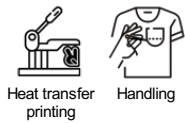

PRINTING TECHNIQUES AVAILABLE