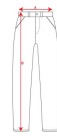

CALCIO PA0484

DESCRIPTION

Sports shorts with inner slip and elastic waist with drawcord. Easy to wash and dry.

COMPOSITION

100% polyester, 140 gsm.

REMARKS

*Removable label. *Available in children's sizes. *Breathable fabric.

SIZES

Adults.: M · L · XL · 2XL / Kids.: 4 · 8 · 12 · 16

SCHEME

QUANTITIES

	Box	Pack
Adults:	50 un.	1 un.
Kids:	50 un.	1 un.

COLORS

PRINTING TECHNIQUES AVAILABLE

SIZES

Adults:	M	L	XL	2XL
WIDTH (A)	38cm	41cm	43cm	46cm
LONG (B)	41cm	43cm	45cm	47cm
Kids:	4	8	12	16
WIDTH (A)	27cm	29cm	31cm	33cm
LONG (B)	28cm	32cm	37cm	39cm

CERTIFICATES