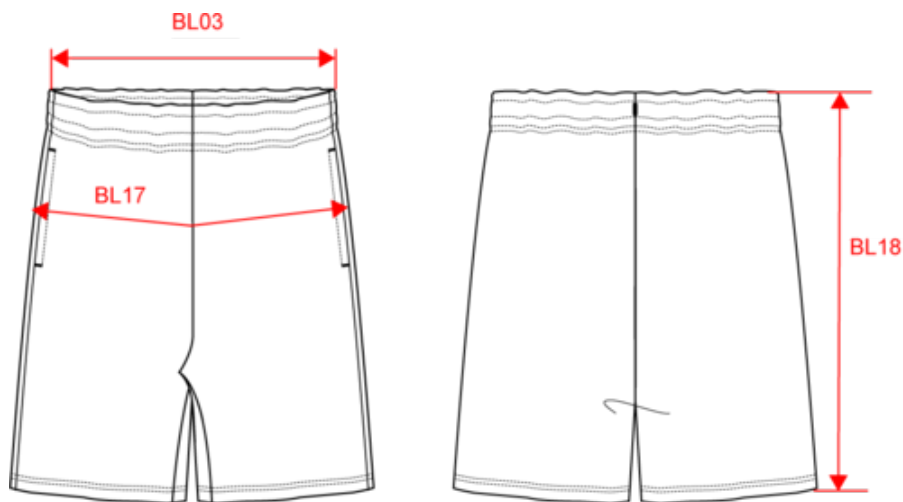

## Dimensão

Measurements in cm	S	M	L	XL	XXL	3XL	4XL
BL03 - 1/2 elasticated waist width relaxed (front over back)	36.00	38.00	40.00	43.00	46.00	49.00	52.00
BL17 - 1/2 hip width (measured parallel to waistband)	48.00	51.00	54.00	57.00	60.00	63.00	66.00
BM18 - Side length (waistband included)	45.50	46.25	47.00	47.75	48.50	49.25	50.00

### Logística

1

20

Sizes	Width (cm)	Height (cm)	Length (cm)	Net weight (kg)	Gross weight (kg)	Pieces/Box	Pieces/Bundle
S	40.00	22.00	60.00	10.80000	9.20000	20	1
M	40.00	22.00	60.00	11.50000	9.90000	20	1
L	40.00	22.00	60.00	11.90000	10.30000	20	1
XL	40.00	22.00	60.00	12.60000	11.00000	20	1
XXL	40.00	25.00	60.00	13.00000	11.40000	20	1
3XL	40.00	25.00	60.00	13.80000	12.40000	20	1
4XL	40.00	25.00	60.00	14.20000	12.60000	20	1