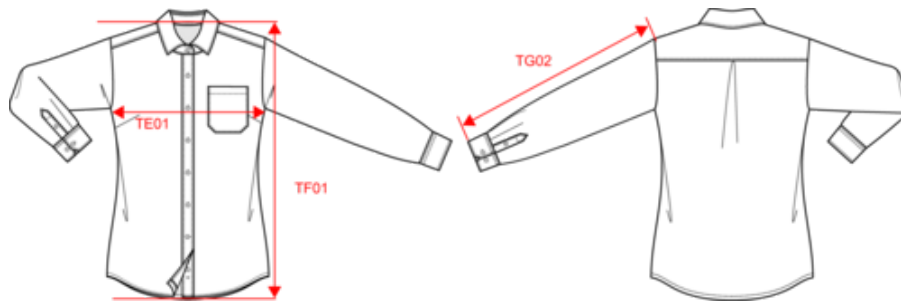

K586

KARIBAN

K585

Camisa de algodón Nevada de manga larga para mujer

Dimensiones

| Measurements in cm | XS | S | M | L | XL | XXL |
|---|-------|-------|-------|-------|-------|-------|
| TE01 - 1/2 chest width at 1.5cm below armhole | 47.00 | 50.00 | 53.00 | 56.00 | 59.00 | 62.00 |
| TF01 - Total height from HSP | 66.00 | 68.00 | 70.00 | 72.00 | 74.00 | 76.00 |
| TG02 - Long sleeve length | 59.00 | 60.00 | 61.00 | 62.00 | 63.00 | 64.00 |