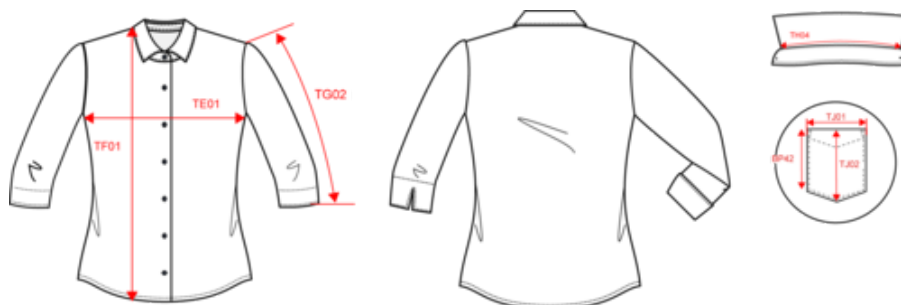

## Dimensiones

Measurements in cm	XS	S	M	L	XL	XXL	3XL	4XL
TE01 - 1/2 chest width at 1.5cm below armhole	44.50	47.50	50.50	53.50	56.50	59.50	62.50	65.50
TF01 - Total height from HSP	63.50	65.50	67.50	69.50	71.50	73.50	75.50	77.50
TG02 - Long sleeve length	44.00	45.00	46.00	47.00	48.00	49.00	50.00	51.00
TJ01 - Chest patched pocket(s) top width	9.00	10.00	10.00	11.00	11.00	12.00	12.00	13.00
TJ02 - Chest patched pocket(s) height at highest point	11.00	12.00	12.00	13.00	13.00	14.00	14.00	15.00