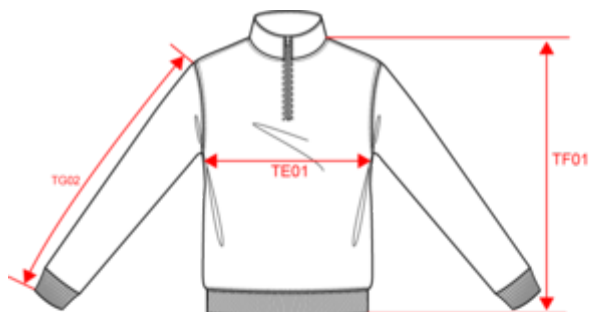

KARIBAN

K478

Zip neck sweatshirt

- Made of brushed fleece for optimal comfort.
- Wardrobe essential.
- Modern and versatile.

80% cotton / 20% polyester. Brushed fleece. Set-in sleeves. Zip neck with matching neck tape. Ribbed cuffs and hem. Average weight size L : 425g.

Certifications

More information

Logistic

Country of origin

Customs code

KARIBAN

K478

Zip neck sweatshirt

Dimensions (cm)

Measurements in cm	XS	S	M	L	XL	XXL	3XL	4XL
TE01 - 1/2 chest width at 1.5cm below armhole	49.00	52.00	55.00	58.00	61.00	64.00	67.00	70.00
TF01 - Total height from HSP	69.00	71.00	73.00	75.00	77.00	79.00	81.00	83.00
TG02 - Long sleeve length	60.50	61.50	62.50	63.50	64.50	65.50	66.50	67.50