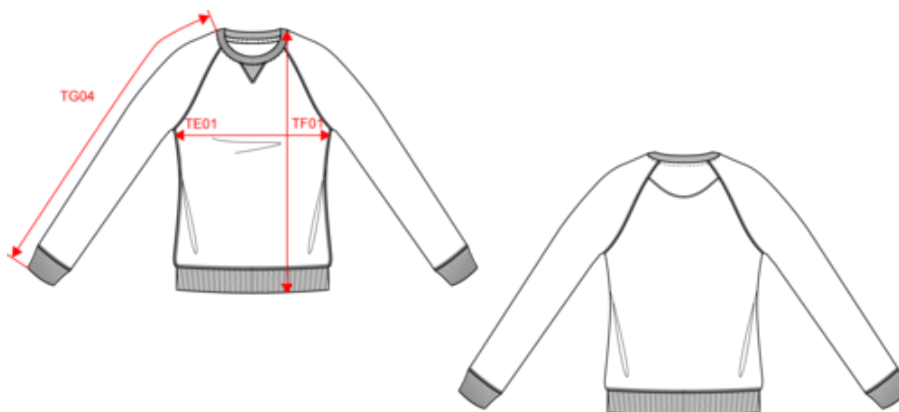

KARIBAN

K492

Ladies' two-tone French Terry organic crew neck raglan sleeve sweatshirt

- Raglan sleeves for a modern, casual look.
- Low shrinkage fabric.
- Organic Collection. NO LABEL.

80% cotton / 20% polyester. Made from 80% organic cotton. French terry fleece. LST (Low Shrinkage Terry). Ribbed neck, cuffs and hem. Herringbone twill taped neck. Stitched V detail at front neck. No brand label at neck, only size tag for easy relabelling. Average weight size M : 365g.

K491

KARIBAN

K492

Ladies' two-tone French Terry organic crew neck raglan sleeve sweatshirt

Dimensions (cm)

Measurements in cm	XS	S	M	L	XL	XXL
TE01 - 1/2 chest width at 1.5cm below armhole	45.00	48.00	51.00	54.00	57.00	60.00
TF01 - Total height from HSP	61.00	63.00	65.00	67.00	69.00	71.00
TG04 - Raglan long sleeve length	68.50	70.25	72.00	73.75	75.50	77.25