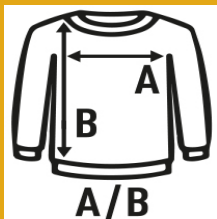

OCEAN CREW NECK UNISEX SWEATSHIRT

Unisex sweatshirt with round neck. Available in 6 colors and from size XS to 3XL. Ideal sweatshirt for **screen printing, embroider or customize with transfer.** Because of its higher polyester composition, some of our customers use the **white sweatshirt to sublimate.**

Details:

- Double needle collar, cuffs and waistband for extra durability.
- Self-fabric cuffs and waistband.
- 260 - 265 g/m² approx.
- 65% Polyester / 35% Cotton
- GM: 61% algodón / 31% poliéster / 8% viscosa
- AS: 67% algodón / 31% poliéster / 2% viscosa

65% Polyester / 35% Cotton. Weight: 260 - 265 g/m² approx.

Box 25

Pack 25

SIZE

EU	XS	S	M	L	XL	XXL	3XL
Width	51 cm 20.1"	54 cm 21.3"	57 cm 22.4"	60 cm 23.6"	63 cm 24.8"	66 cm 26"	70 cm 27.6"
Length	63 cm 24.8"	66 cm 26"	69 cm 27.2"	72 cm 28.3"	76 cm 29.9"	78 cm 30.7"	81 cm 31.9"