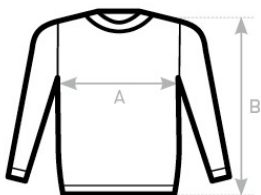

View on the website

Colors

002
BLACK

003
NAVY

620
SPORT GREY

001
WHITE

121
MASTIC

447
AMALFI TEAL

Size Guide

B&C INFLUENCE CREW WG001	XS	S	M	L	XL	2XL	3XL	4XL	5XL
A HALF CHEST	54	57	60,5	64	67,5	71	75	79	83
B BODY LENGTH FROM NECK POINT	66	68	70	72	74	76	77	78	79

View on the website