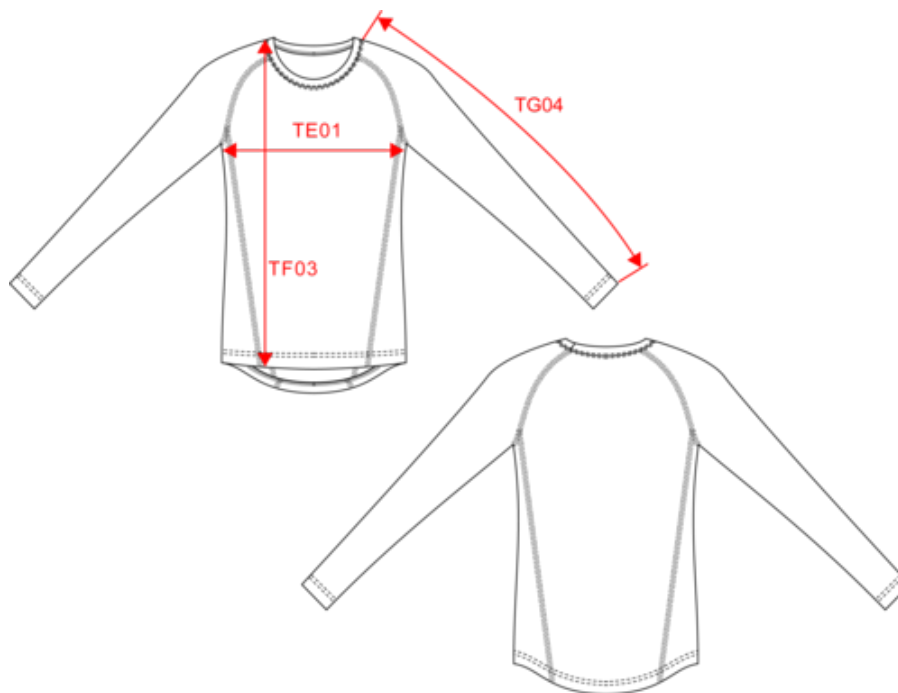

PROACT.®

PA005

Adults' long-sleeved base layer sports T-shirt

- 12% elastane for greater comfort
- Twin needle finish

88% polyester / 12% elastane. Crew neck. Matching cover stitch. Twin needle finishing at the cuffs and hem.

PA005

Adults' long-sleeved base layer sports T-shirt

Dimensions (cm)

Measurements in cm	XS	S	M	L	XL	XXL
TE01 - 1/2 chest width at 1.5cm below armhole	37.00	40.00	43.00	46.00	49.00	52.00
TF03 - Front total height from HSP	62.50	64.50	66.50	68.50	70.50	72.50
TG04 - Raglan long sleeve length	67.25	69.50	71.75	74.00	76.25	78.50