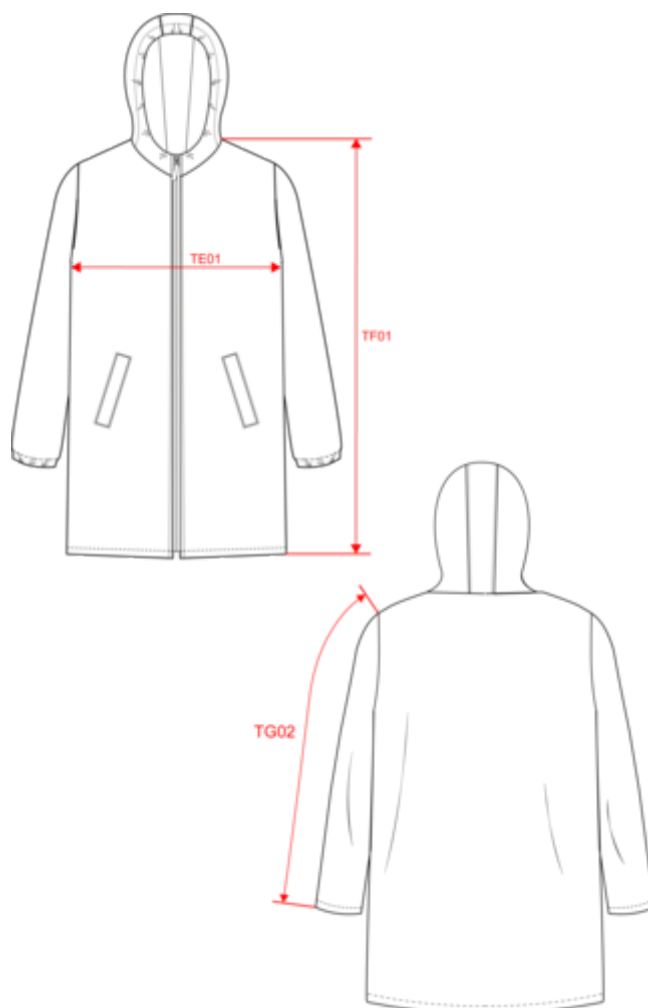

### Certificaciones

Dimensiones

Measurements in cm	XXS	XS	S	M	L	XL	XXL	3XL	4XL
TE01 - 1/2 chest width at 1.5cm below armhole	49.00	52.00	55.00	58.00	61.00	64.00	67.00	70.00	73.00
TF01 - Total height from HSP	83.00	85.00	87.00	89.00	91.00	93.00	95.00	97.00	99.00
TG02 - Long sleeve length	61.50	62.50	63.50	64.50	65.50	66.50	67.50	68.50	69.50