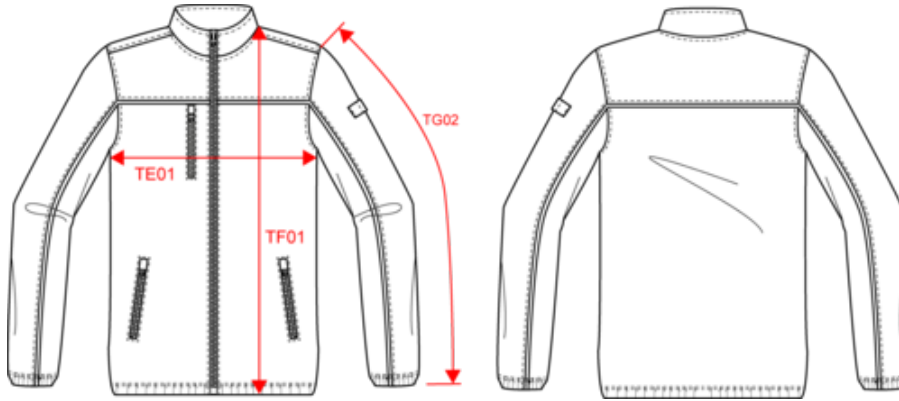

### Dimensions (cm)

Measurements in cm	XS	S	M	L	XL	XXL	3XL	4XL	5XL
TE01 - 1/2 chest width at 1.5cm below armhole	50.00	53.00	56.00	59.00	62.00	65.00	68.00	71.00	74.00
TF01 - Total height from HSP	67.00	69.00	71.00	73.00	75.00	77.00	79.00	81.00	83.00
TG02 - Long sleeve length	65.00	66.00	67.00	68.00	69.00	70.00	71.00	72.00	73.00