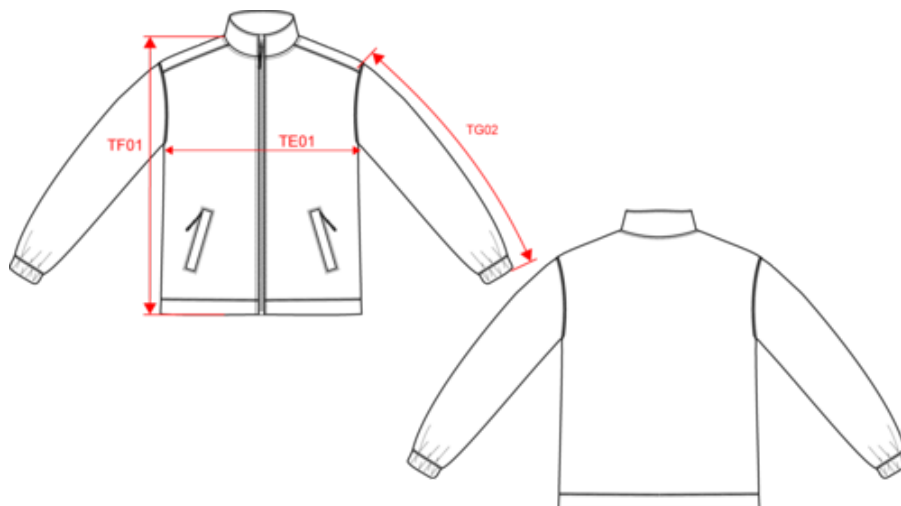

### Dimensiones

Measurements in cm	XS	S	M	L	XL	XXL	3XL	4XL	5XL
TE01 - 1/2 chest width at 1.5cm below armhole	50.00	53.00	56.00	59.00	62.00	65.00	68.00	71.00	74.00
TF01 - Total height from HSP	67.00	69.00	71.00	73.00	75.00	77.00	79.00	81.00	83.00
TG02 - Long sleeve length	62.50	64.00	65.50	67.00	68.50	70.00	71.50	73.00	74.50