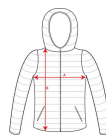

ARTIC CQ6412

DESCRIPTION

Fleece sweat jacket with high lined collar and matching reinforced covered seams. Injected zip with matching puller made of fabric. Side pockets. Cuffs with elastic trim. Bottom hem with inner side adjusters.

COMPOSITION

100% polyester, fleece, 300 gsm.

REMARKS

* Removable label. * Duo concept. * Kids sizes available.

SIZES

Adults:: S · M · L · XL · 2XL · 3XL · 4XL / Kids:: 2 · 4 · 6 · 8 · 10 · 12 · 14 · 16

SCHEME

QUANTITIES

	Box	Pack
Adults:	15 un.	1 un.
Kids:	15 un.	1 un.

COLORS

SIZES

Adults:	S	M	L	XL	2XL	3XL	4XL	
WIDTH (A)	52cm	55cm	58cm	61cm	65cm	69cm	73cm	
LONG (B)	69cm	71cm	73cm	75cm	78cm	80cm	82cm	
Kids:	2	4	6	8	10	12	14	16
WIDTH (A)	33cm	35cm	37cm	39cm	41cm	44cm	47cm	50cm
LONG (B)	39cm	44cm	47cm	50cm	53cm	56cm	59cm	62cm

PRINTING TECHNIQUES AVAILABLE

CERTIFICATES