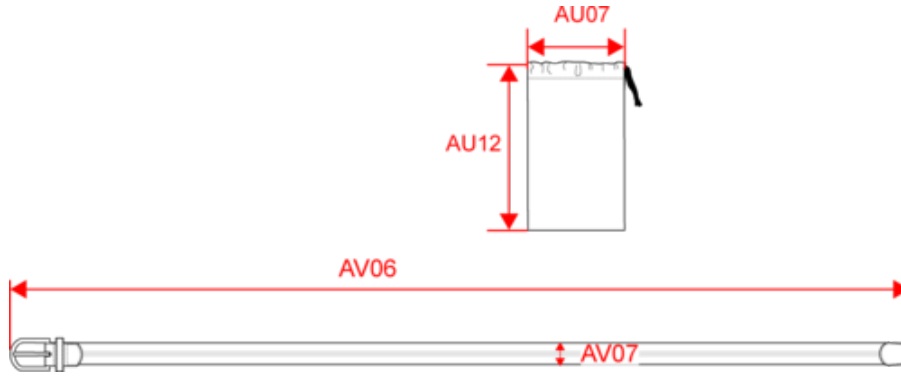

Braided elasticated belt

Dimensions (cm)

Measurements in cm	One Size
AU07 - Total width	8.00
AU12 - Total height	17.00
AV06 - Belt length	109.00
AV07 - Belt heigth	3.20

KP805

Braided elasticated belt

Colours information