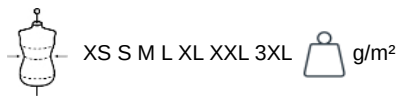

PA237

Adult hooded bodywarmer

- Warm and ultra-lightweight.
- Folds up into storage bag.
- Earphone access.

100% polyamide (Marl dark grey: 70% polyamide/30% polyester). Polyester inner padding. Warm and ultra-lightweight. Folds up into storage bag. Decorative front zip fastening. 2 front zipped pockets, including one with a fluorescent phone pocket. Earphone access. Contrasting lining and hood. Elasticated binding on edges. Average weight size L : 430g.