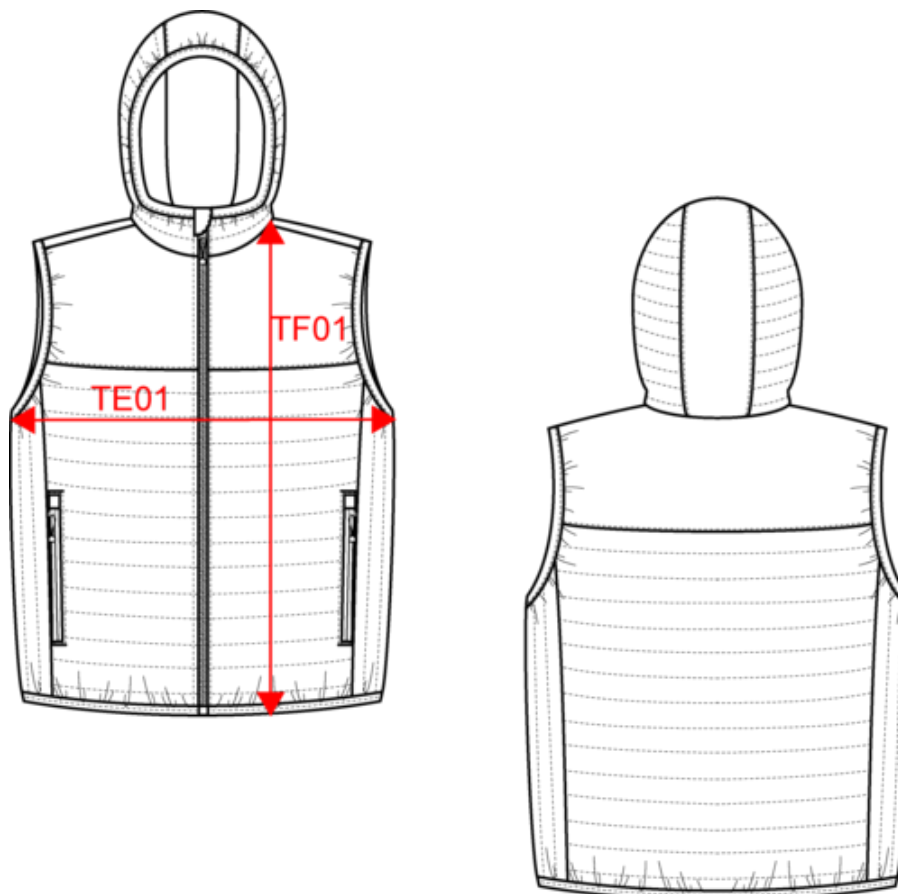

PA237

Adult hooded bodywarmer

- Warm and ultra-lightweight.
- Folds up into storage bag.
- Earphone access.

100% polyamide (Marl dark grey: 70% polyamide/30% polyester). Polyester inner padding. Warm and ultra-lightweight. Folds up into storage bag. Decorative front zip fastening. 2 front zipped pockets, including one with a fluorescent phone pocket. Earphone access. Contrasting lining and hood. Elasticated binding on edges. Average weight size L : 430g.

PA237

Adult hooded bodywarmer

Dimensions (cm)

Measurements in cm	XS	S	M	L	XL	XXL	3XL
TE01 - 1/2 chest width at 1.5cm below armhole	51.00	54.00	57.00	60.00	63.00	66.00	69.00
TF01 - Total height from HSP	69.50	71.50	73.50	75.50	77.50	79.50	81.50