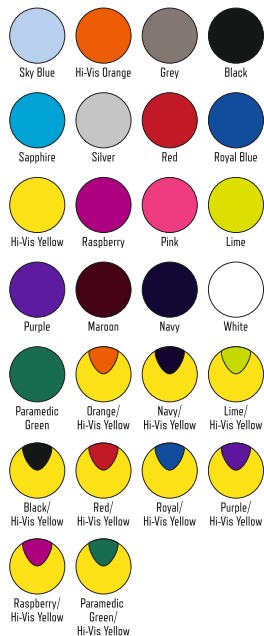

# WAISTCOATS

## HVW100 2 Band & Braces Waistcoat

**Sizes:** S - 5XL (4XL & 5XL available in Hi Vis Yellow, Orange, Red, Black & RoyalBlue)

**Fabric:** 100% Polyester

**Weight:** 120gsm

**Features:** 100% Polyester fabric with Velcro® fastening. Two 5cm width reflective tapes around the body and one over each shoulder. Hi-Vis Yellow, Orange, Yellow/Orange conform to EN ISO20471:2013 Class 2; Black, Lime, Navy, Purple, Paramedic Green, Red, Raspberry, Royal Blue Yoke on Hi Vis Yellow conform to EN ISO20471:2013 Class 1; All other colours provide enhanced visibility in all kinds of environments. Yellow, Orange & Yellow/Orange - EN ISO20471 C2. All other 2-Tone colours conform to Class 1. The rest colours provide enhanced visibility.

Size	S	M	L	XL	2XL	3XL	4XL	5XL
To Fit (Ins)	36-38	40-42	44-46	48-50	52-54	56-58	58-60	60-62
To Fit (cms)	90-95	100-105	110-115	120-125	130-135	142-147	147-152	152-158