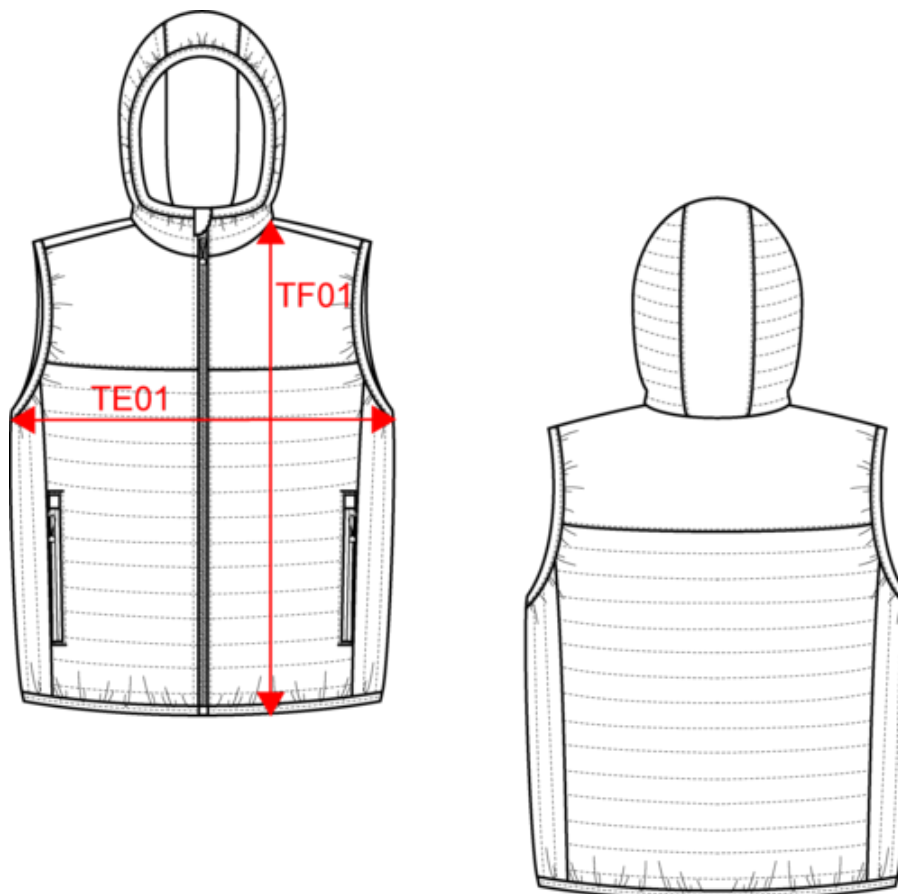

PA238

Kids' hooded bodywarmer

- Warm and ultra-lightweight.
- Folds up into storage bag.
- 2 zipped pockets.

100% polyamide (Marl dark grey: 70% polyamide/30% polyester). Polyester inner padding. Warm and ultra-lightweight. Folds up into storage bag. Decorative front zip fastening. 2 front zipped pockets, including one with a fluorescent phone pocket. Earphone access. Contrasting lining and hood. Elasticated binding on edges. Average weight size 8/10 : 270g.

Kids' hooded bodywarmer

Dimensions (cm)

Measurements in cm	6/8 ans	8/10 ans	10/12 ans	12/14 ans
TE01 - 1/2 chest width at 1.5cm below armhole	39.50	42.50	45.50	48.50
TF01 - Total height from HSP	47.50	53.00	57.75	62.50