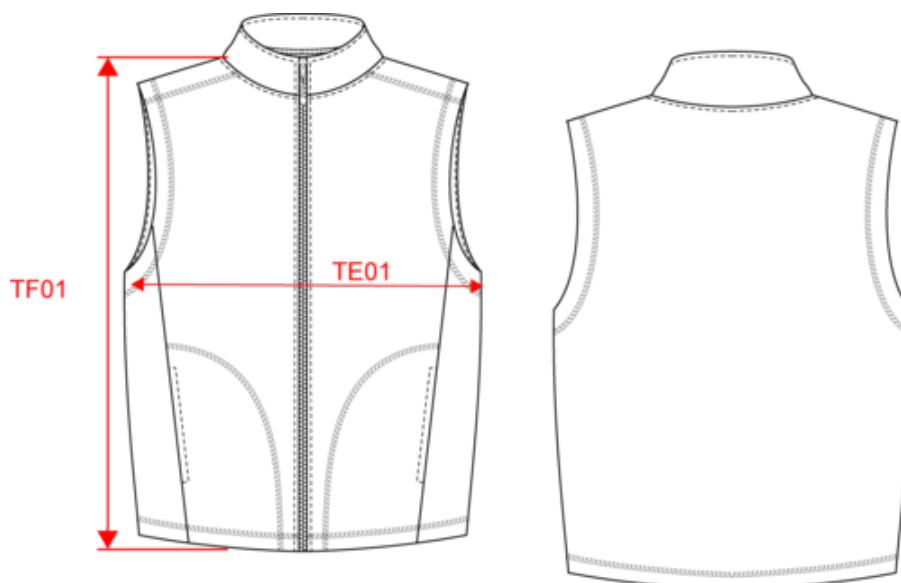

KARIBAN

K913

Chaleco micropolar hombre

Dimensiones

Measurements in cm	S	M	L	XL	XXL	3XL	4XL	5XL
TE01 - 1/2 chest width at 1.5cm below armhole	53.00	56.00	59.00	62.00	65.00	68.00	71.00	74.00
TF01 - Total height from HSP	69.00	71.00	73.00	75.00	77.00	79.00	81.00	83.00