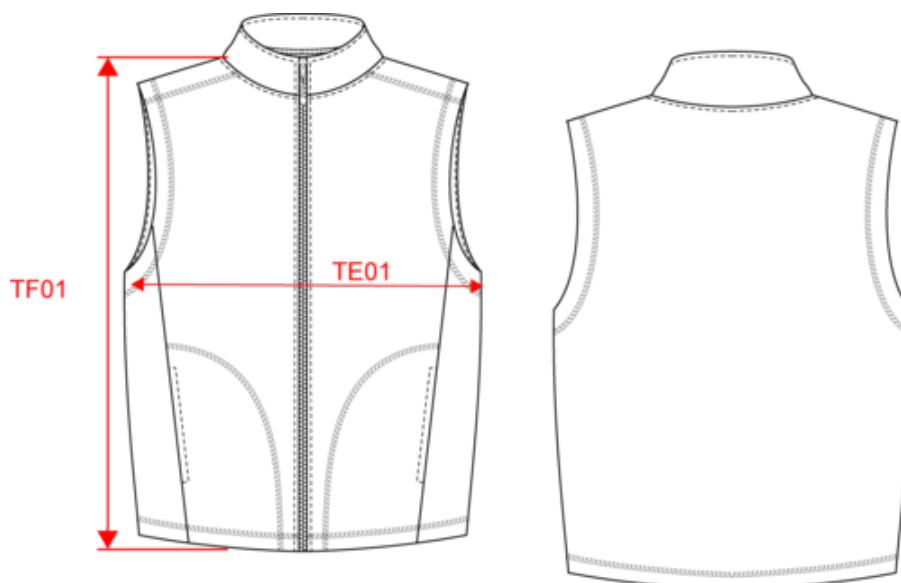

KARIBAN

K913

Colete micropolar de homem

Dimensão

Measurements in cm	S	M	L	XL	XXL	3XL	4XL	5XL
TE01 - 1/2 chest width at 1.5cm below armhole	53.00	56.00	59.00	62.00	65.00	68.00	71.00	74.00
TF01 - Total height from HSP	69.00	71.00	73.00	75.00	77.00	79.00	81.00	83.00