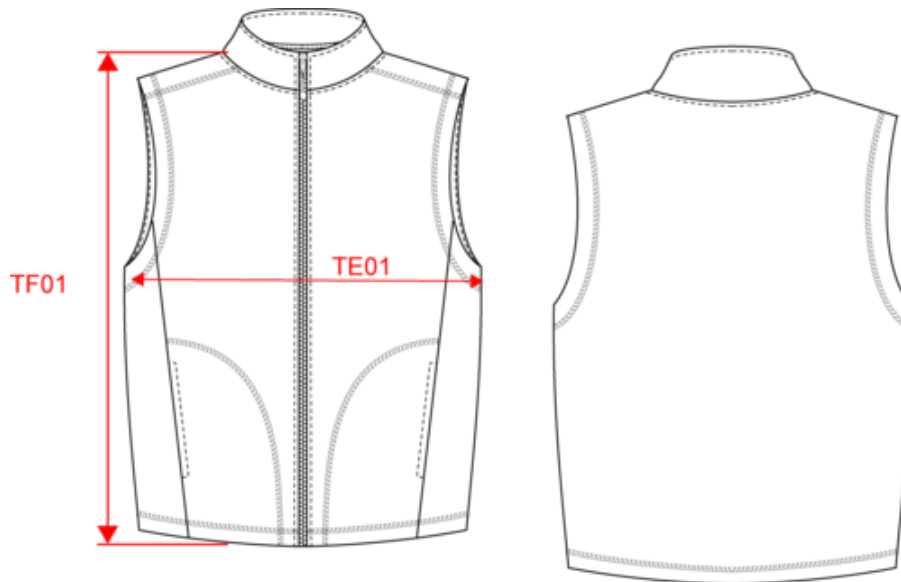

KARIBAN

K913

Men's microfleece bodywarmer

- Lightweight and warm at the same time.
- Anti-pilling treatment: maintains its smooth and soft appearance over time.
- Many colours available.

100% polyester microfleece with anti pill finish. Zip through front. 2 side pockets with cover stitch. Average weight size L : 500g.

K913

Men's microfleece bodywarmer

Dimensions (cm)

Measurements in cm	S	M	L	XL	XXL	3XL	4XL	5XL
TE01 - 1/2 chest width at 1.5cm below armhole	53.00	56.00	59.00	62.00	65.00	68.00	71.00	74.00
TF01 - Total height from HSP	69.00	71.00	73.00	75.00	77.00	79.00	81.00	83.00