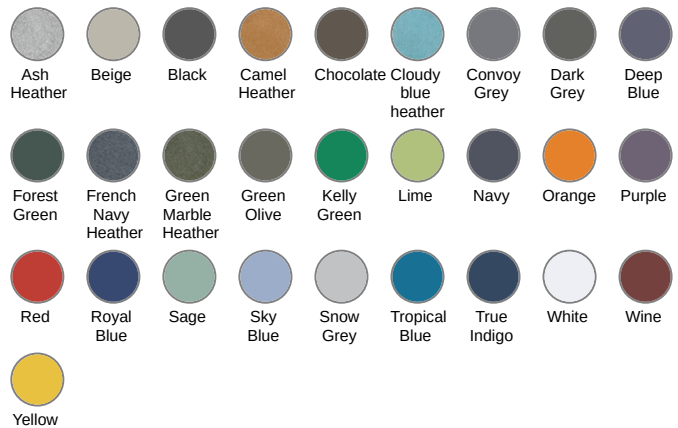

KARIBAN

K913

Men's microfleece bodywarmer

- Lightweight and warm at the same time.
- Anti-pilling treatment: maintains its smooth and soft appearance over time.
- Many colours available.

100% polyester microfleece with anti pill finish. Zip through front. 2 side pockets with cover stitch. Average weight size L : 500g.

Certifications

More information

Logistic

Country of origin

Customs code

Also available in version

K906