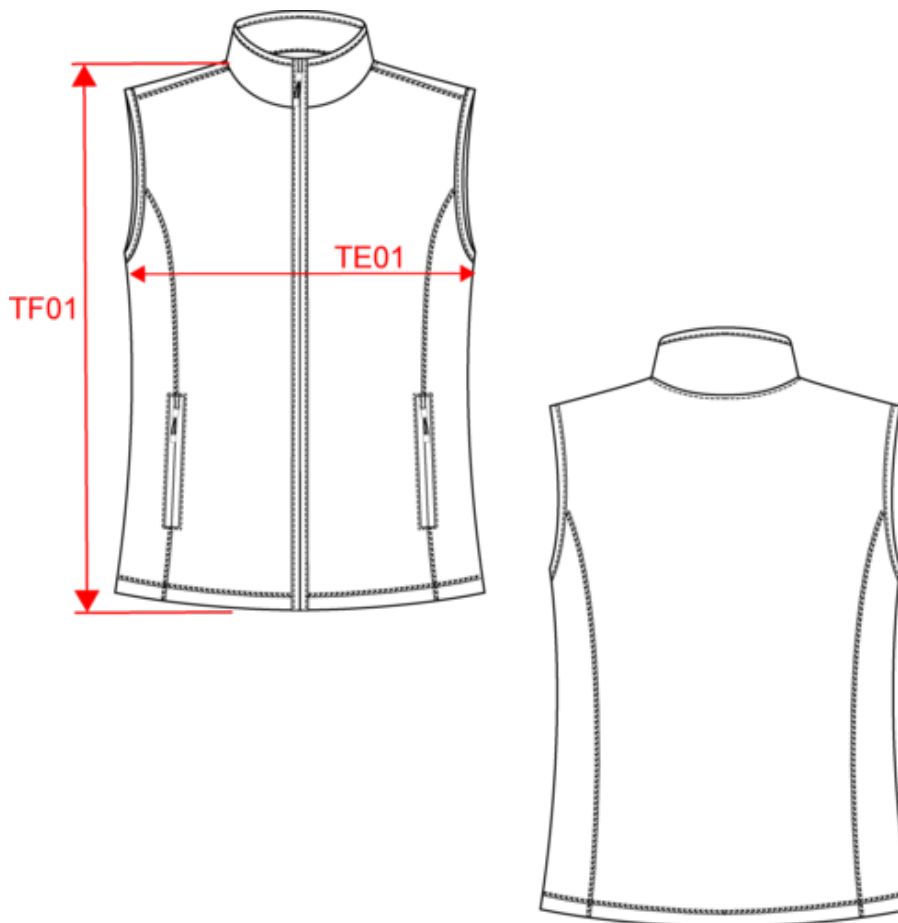

KARIBAN

K906

Ladies' microfleece bodywarmer

- Lightweight and warm at the same time
- Slim fit so it hangs perfectly.
- Anti-pilling treatment: maintains its smooth and soft appearance over time

100% polyester microfleece with anti pill finish. Full length zip. 2 zip pockets. Bound collar, armholes and zips. Fitted style. Average weight size M : 400g.

K906

Ladies' microfleece bodywarmer

Dimensions (cm)

Measurements in cm	XS	S	M	L	XL	XXL	3XL	4XL
TE01 - 1/2 chest width at 1.5cm below armhole	46.00	49.00	52.00	55.00	58.00	61.00	64.00	67.00
TF01 - Total height from HSP	58.25	60.25	62.25	64.25	66.25	68.25	70.25	72.25