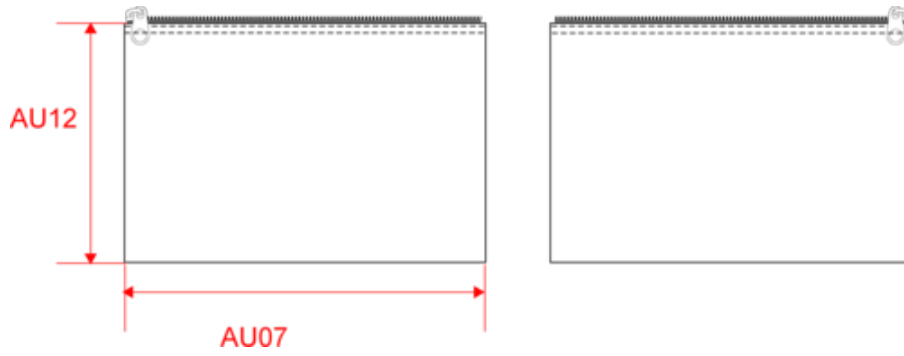

KI0720

Cotton canvas pouch - small

- Resistant fabric that is easy to decorate.
- Contrasting colour zip fastening, original and attractive.
- Small size.

Cotton canvas pouch with contrasting zip fastening. Small size.
Average weight size L : 36g.

Black /
Royal
Blue

Natural /
Black

Natural /
Fluorescent
Yellow

KI0720

Cotton canvas pouch - small

Dimensions (cm)

Measurements in cm	One Size
AU07 - Total width	20.00
AU12 - Total height	12.00

KI0720