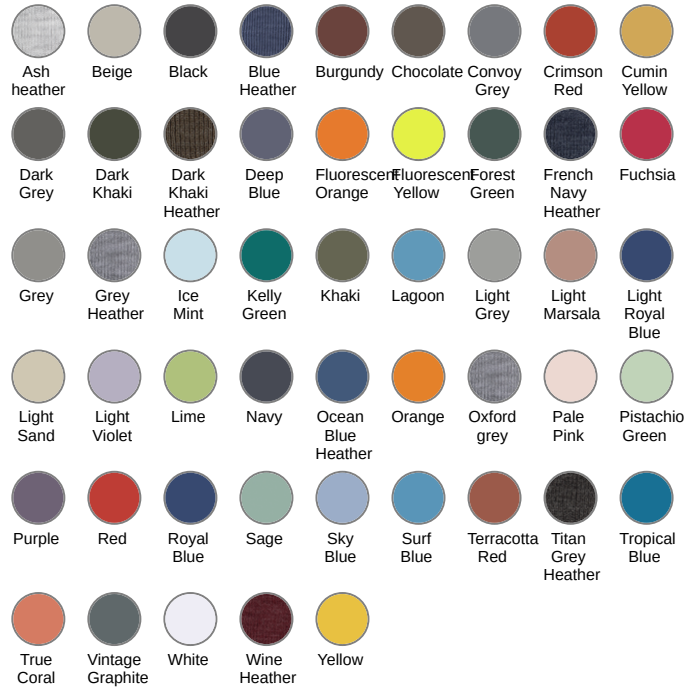

KP031

Beanie

- Hard-wearing, soft and lightweight material.
- Round shape.

100% acrylic knitted beanie. Average weight size L : 60g.

Certifications

More information

Logistic

Country of origin

Customs code