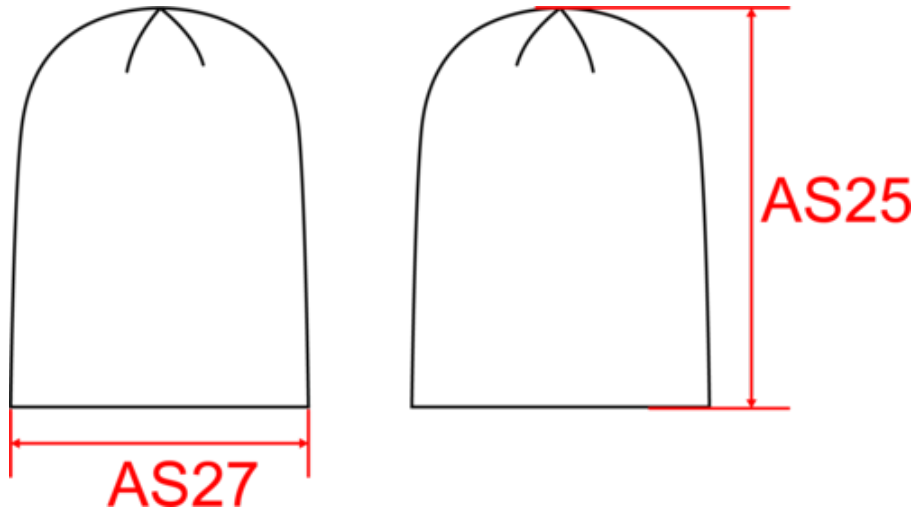

KP031

Beanie

- Hard-wearing, soft and lightweight material.
- Round shape.

100% acrylic knitted beanie. Average weight size L : 60g.

Certifications

More information

Logistic

Country of origin

Customs code

KP031

Beanie

Dimensions (cm)

Measurements in cm	One Size
AS25 - Total height at the highest level	27.00
AS27 - 1/2 bottom width	20.00

KP031

Beanie

Colours information