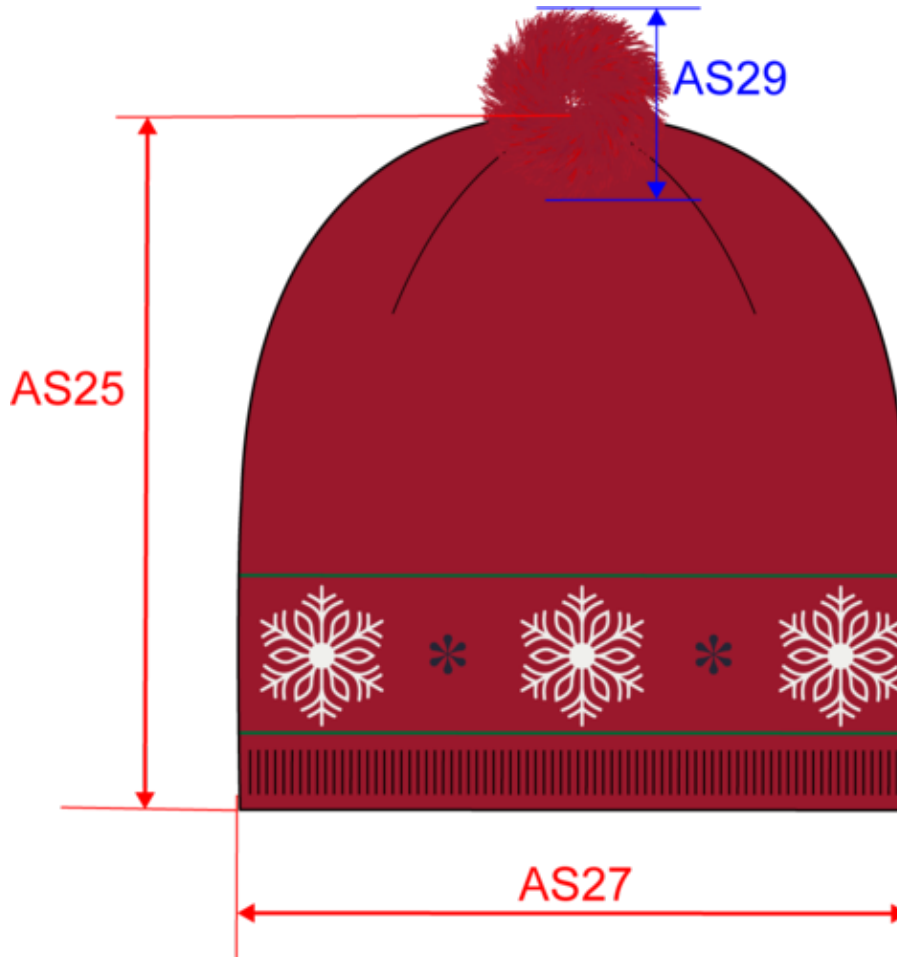

KP558

Beanie with Christmas patterns

- Soft and comfortable.
- Good heat retention.
- Fancy patterns and bobble for a trendy look.

95% acrylic / 5% elastane. Bobble beanie. Average weight size L : 90g.

Certifications

More information

Logistic

Country of origin

CN - China

Customs code

65050090

KP558

Beanie with Christmas patterns

Dimensions (cm)

Measurements in cm	One Size
AS25 - Total height at the highest level	21.50
AS27 - 1/2 bottom width	21.00
AS29 - Pompon height	9.50

KP558

Beanie with Christmas patterns

Colours information

Logisti  25  100