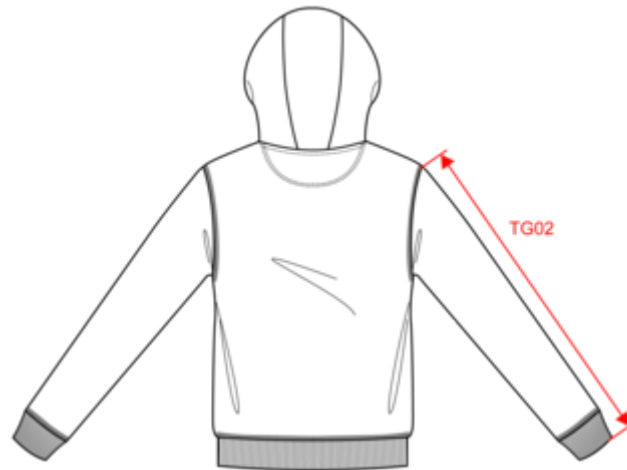

### Certificações

Organic  
Certified by Ecocert Greenlife  
EGL N°183960 / TOPTEX France

Dimensão

Measurements in cm	XXS	XS	S	M	L	XL	XXL	3XL	4XL
TE01 - 1/2 chest width at 1.5cm below armhole	46.00	49.00	52.00	55.00	58.00	61.00	64.00	67.00	70.00
TF01 - Total height from HSP	64.50	66.50	68.50	70.50	72.50	74.50	76.50	78.50	80.50
TG02 - Long sleeve length	61.50	62.50	63.50	64.50	65.50	66.50	67.50	68.50	69.50