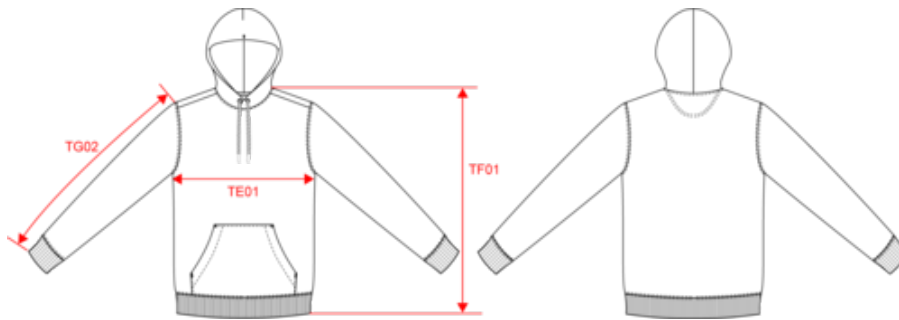

**About**

- 3-yarn LSF (Low Shrinkage Fleece) design: hard-wearing and wash-resistant.
- Wide choice of colours.
- Soft surface and cosy inner.

85 % organic cotton / 15 % post-consumer recycled polyester. Ringspun combed cotton. Straight fit. Enzyme washed. 3-ply brushed fleece, LSF (Low Shrinkage Fleece: pre-shrunk fleece). 1/2 circle in the back. Kangaroo pocket. 1 x 1 rib bottom hem and cuffs. Double over stitching on cuffs, armholes, bottom hem and 1/2 circle. Taped neck inside at the back. Lined hood in main material with drawstring tie-off. Round drawstring with recycled metal tips and eyelets.

 350 g/m<sup>2</sup> 

**Sizes**

 XXS XS S M L XL XXL 3XL 4XL

**More information**

**Logistic**

 5

**Country of origin**

BD - Bangladesh

**Certifications**

**NS401**  
Eco-friendly unisex hooded sweatshirt

**Dimensions (cm)**

Measurements in cm	XXS	XS	S	M	L	XL	XXL	3XL	4XL
TE01 - 1/2 chest width at 1.5cm below armhole	46.00	49.00	52.00	55.00	58.00	61.00	64.00	67.00	70.00
TF01 - Total height from HSP	66.00	68.00	70.00	72.00	74.00	76.00	78.00	80.00	82.00
TG02 - Long sleeve length	62.00	63.00	64.00	65.00	66.00	67.00	68.00	69.00	70.00