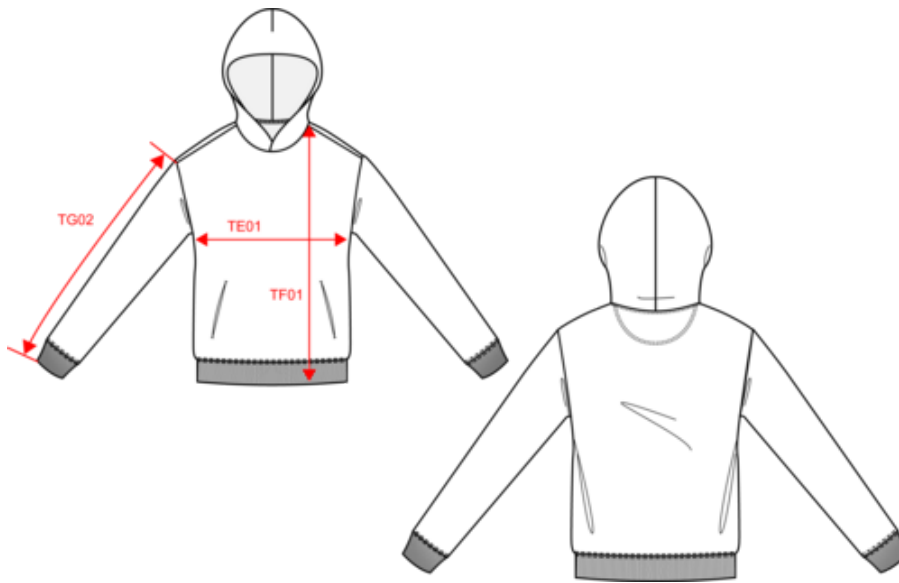

About

- Made from more eco-friendly and more ethical organic cotton.
- No label: 100% customisable for your project.
- Perfectly clean printing surface.

85 % organic cotton / 15 % post-consumer recycled polyester. Ringspun combed cotton. Oversized cut with dropped shoulders. Enzyme washed. Brushed 3-ply fleece, LSF (Low Shrinkage Fleece). 1/2 circle in the back. Hood lined with main material. Minimalist side pockets. 2 x 1 rib bottom hem and cuffs. Double overlaid over stitching on hem and cuffs. Inner taped neckline with herringbone.

Measurements in cm	XXS	XS	S	M	L	XL	XXL	3XL
TE01 - 1/2 chest width at 1.5cm below armhole	49.00	52.00	55.00	58.00	61.00	64.00	67.00	70.00
TF01 - Total height from HSP	65.00	67.00	69.00	71.00	73.00	75.00	77.00	79.00
TG02 - Long sleeve length	54.00	54.75	55.50	56.25	57.00	57.75	58.50	59.25