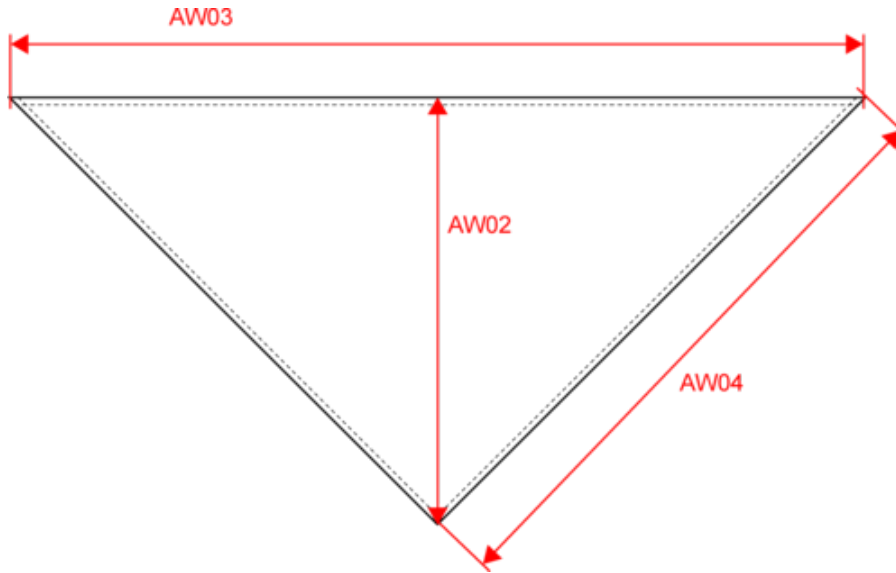

## Fiesta - Bandana

Dimensions (cm)

Measurements in cm	One Size
AW02 - Total height	41.50
AW03 - Total width	83.00
AW04 - Side height	59.00

KP064