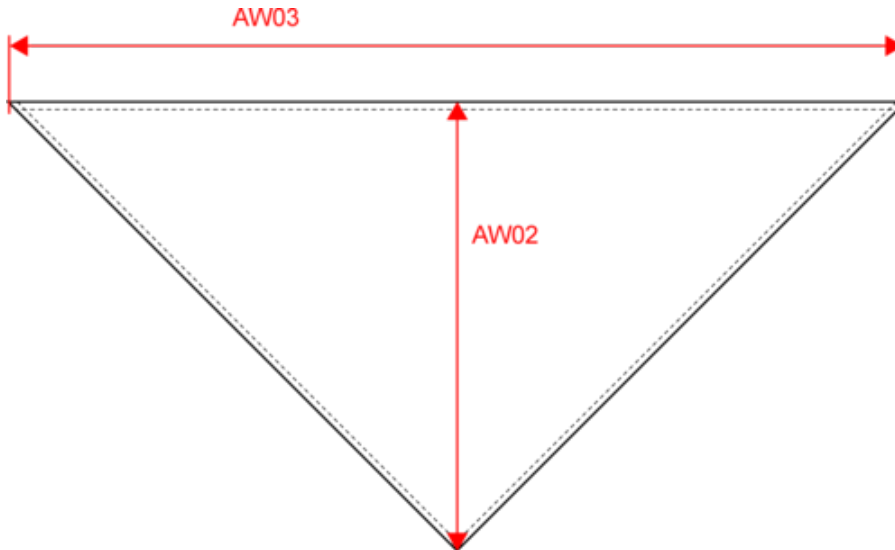

### Dimensão

Measurements in cm	One Size
AW02 - Total height	41.50
AW03 - Total width	83.00

KP064