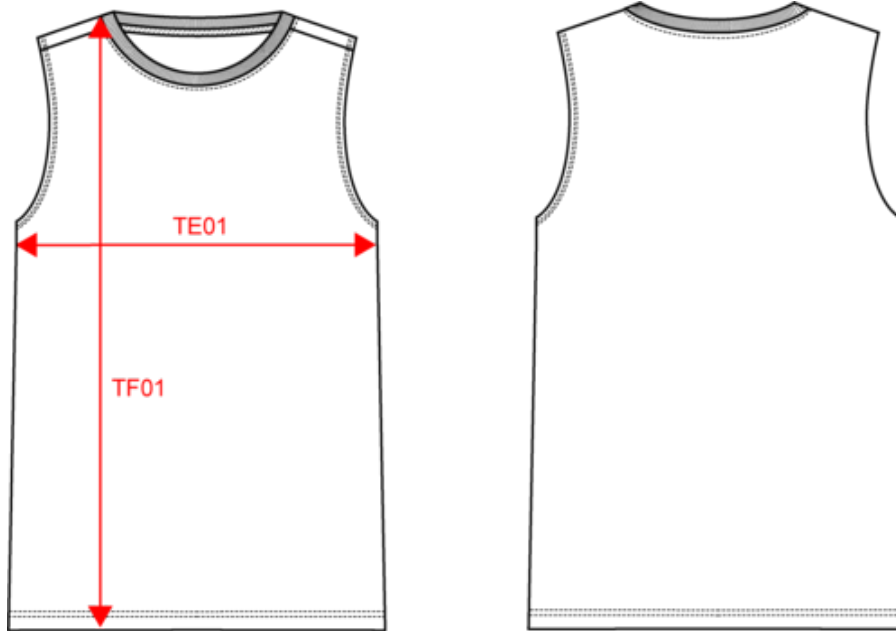

KARIBAN

K3022IC

Men's Bio150IC sleeveless t-shirt

- No label: 100% customisable for your brand.
- Comfortable fashion slim fit.
- A garment that is always on trend, towards more responsible fashion.

100% cotton (except in the Oxford Grey colourway: 90% cotton and 10% viscose). All colourways are made from 'organic in conversion' cotton. Straight fit. Jersey fabric. Combed cotton. Round 1x1 ribbed tone-on-tone neckline with ribbed finish. Tone-on-tone taped neck in main material. Twin-needle overstitched finish on the armholes and the bottom of the garment. No brand label on the collar, only a size tag for easy decoration. Average weight size L : 122g.

Dimensions (cm)

Measurements in cm	S	M	L	XL	XXL	3XL
TE01 - 1/2 chest width at 1.5cm below armhole	49.00	52.00	55.00	58.00	61.00	64.00
TF01 - Total height from HSP	70.00	72.00	74.00	76.00	78.00	80.00

KARIBAN