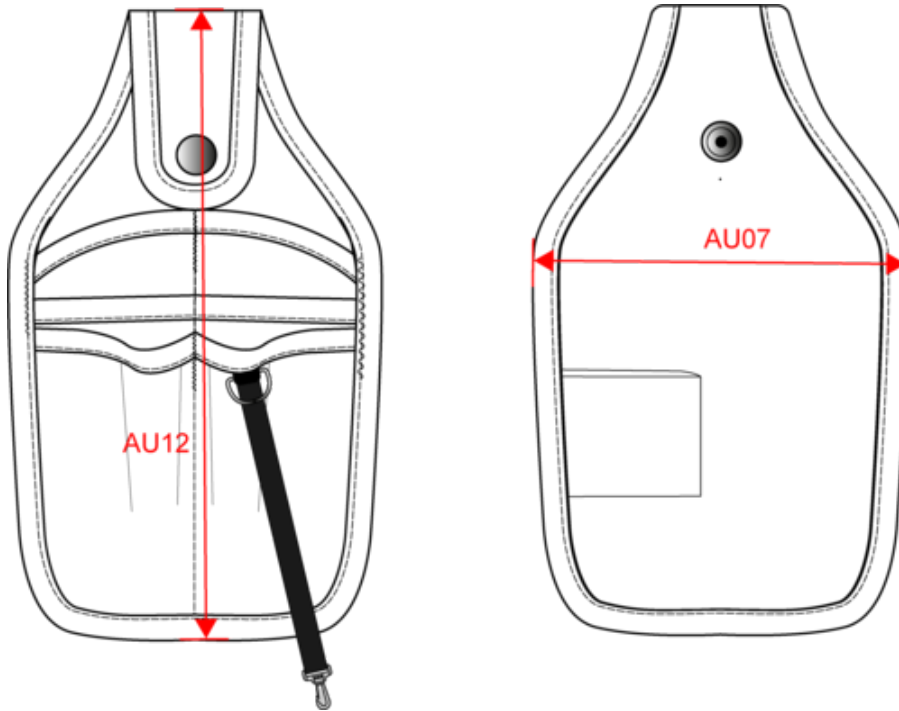

## Dimensions (cm)

Measurements in cm	One Size
AU07 - Total width	15.00
AU12 - Total height	25.00

WKI0303