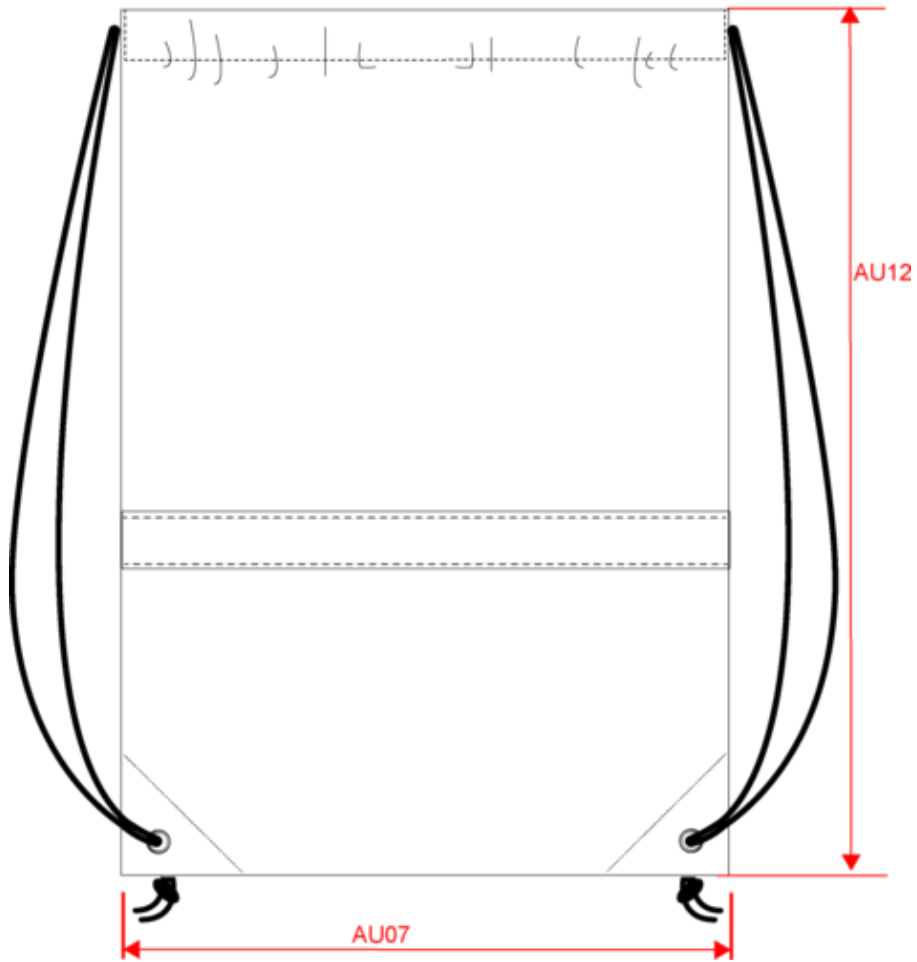

KI0109

Drawstring backpack

- Drawstring carry handles for quick and easy opening and closing.
- Fluorescent colourways.

Drawstring backpack in 210D polyester. Average weight size L : 50g.

Certifications

More information

Logistic

Country of origin

Customs code

KI0109

Drawstring backpack

Dimensions (cm)

Measurements in cm	One Size
AU07 - Total width	34.00
AU12 - Total height	44.00

KI0109

200

Sizes	Width (cm)	Height (cm)	Length (cm)	Net weight (kg)	Gross weight (kg)	Pieces/Box	Pieces/Bundle
One Size	36.00	28.00	48.00	0.00000	0.00000	200	0